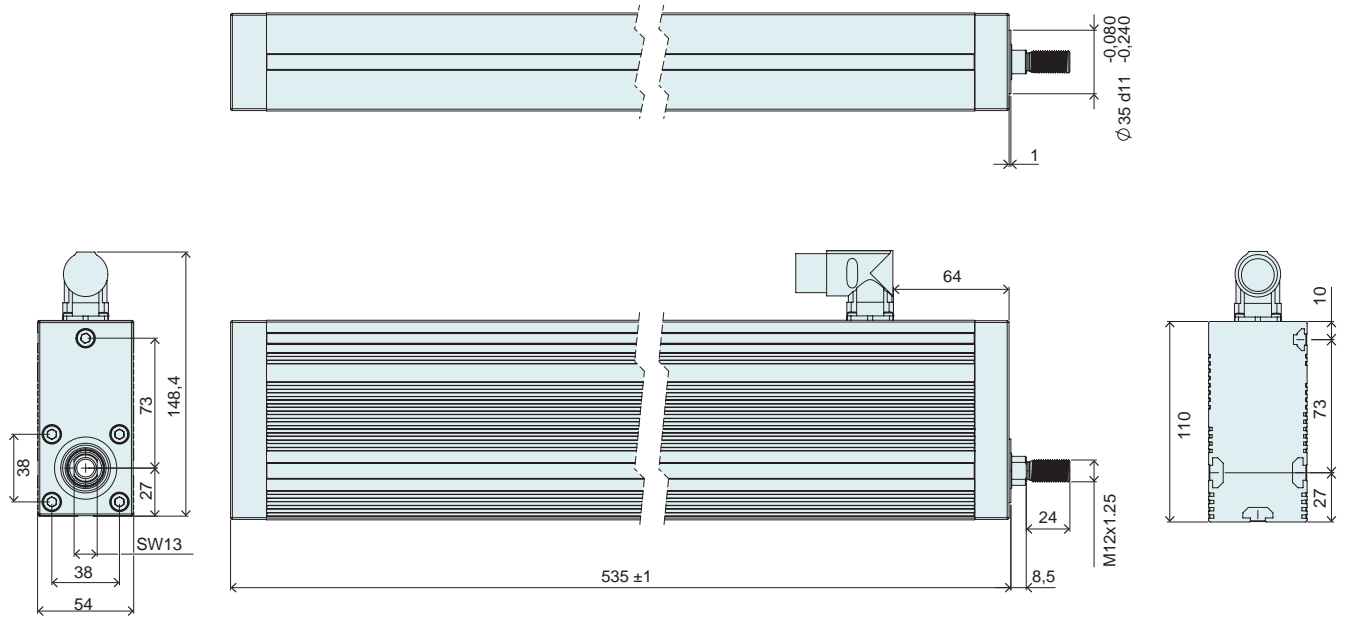

P04-48x240F/150-C

Max. Stroke: 150 mm
Peak Force: 572 N

Dimensions in mm

Technical Data P04-48x240F/150

Stroke			
Max. Stroke	mm (in)	150	(5.91)
Force			
Max. Force @ 48VDC	N (lbf)	572	(129)
Max. Force @ 72VDC	N (lbf)	572	(129)
Max. Cont. Force [Passive cooling/ Fan / Fluid]	N (lbf)	190 / 250 / -	(42 / 56 / -)
Force Constant	N/A _{pk} (lbf/A _{pk})	22	(4.95)
Velocity			
Max. Velocity @ 48VDC	m/s (in/s)	1.9	(78.9)
Max. Velocity @ 72VDC	m/s (in/s)	2.9	(119.9)
Position Detection			
Position Resolution	mm (in)	0.007	(0.0003)
Repeatability	mm (in)	±0.05	(±0.002)
Linearity	%	± 0.4	
Electrical Data			
Max. Current @ 48VDC	A _{pk}	25.9	
Max. Current @ 72VDC	A _{pk}	25.9	
Max. Cont. Current [Passive cooling / Fan / Fluid]	A _{pk}	8.6 / 11 / -	
Terminal Resistance 25 °C / 120 °C	Ohm	0.97 / 1.3	
Terminal Inductivity	mH	1.1	
Magnetic Period	mm (in)	60	(2.35)
Thermal Data			
Max. Winding Temperature (Sensor)	°C	90	
Thermal Resistance [Passive cooling / Fan / Fluid]	°K/W	0.54 / 0.31 / -	
Thermal Time Constant [Passive cooling / Fan / Fluid]	s	550 / 320 / -	
Mechanical Data			
Stator Width	mm (in)		
Stator Height	mm (in)		
Stator Length	mm (in)		
Stator Mass	g (lb)	3865	(6.9)
Rod Diameter	mm (in)		
Rod Mass	g (lb)		
Max. shear force to the rod	N (lbf)		
Max. torque to the rod	Nm (lbf·in)		
IP Code			IP 65

MOTOR

Item	Description	Item-No.
P04-48x240F/150-C	Linear motor P04-48, 150 mm Stroke	0150-2745

CONNECTOR

Motor Connector Wiring	C-Connector	
	C-Connector	Wire Color Motor Cable
Ph 1+	A	red
Ph 1-	B	pink
Ph 2+	C	blue
Ph 2-	D	grey
+5VDC	E	white
GND	F	Inner Shield
Sinus	G	yellow
Cosinus	H	green
Temp.	L	black
Shield	Gehäuse	Outer Shield