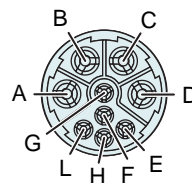

P04-48x240F/150-C

Max. Stroke: 150 mm
Peak Force: 572 N

Dimensions in mm

Technical Data P04-48x240F/150

Stroke			
Max. Stroke	mm (in)	150	(5.91)
Force			
Max. Force @ 48VDC	N (lbf)	572	(129)
Max. Force @ 72VDC	N (lbf)	572	(129)
Max. Cont. Force [Passive cooling/ Fan / Fluid]	N (lbf)	190 / 250 / -	(42 / 56 / -)
Force Constant	N/A _{pk} (lbf/A _{pk})	22	(4.95)
Velocity			
Max. Velocity @ 48VDC	m/s (in/s)	1.9	(78.9)
Max. Velocity @ 72VDC	m/s (in/s)	2.9	(119.9)
Position Detection			
Position Resolution	mm (in)	0.007	(0.0003)
Repeatability	mm (in)	±0.05	(±0.002)
Linearity	%	± 0.4	
Electrical Data			
Max. Current @ 48VDC	A _{pk}	25.9	
Max. Current @ 72VDC	A _{pk}	25.9	
Max. Cont. Current [Passive cooling / Fan / Fluid]	A _{pk}	8.6 / 11 / -	
Terminal Resistance 25 °C / 120 °C	Ohm	0.97 / 1.3	
Terminal Inductivity	mH	1.1	
Magnetic Period	mm (in)	60	(2.35)
Thermal Data			
Max. Winding Temperature (Sensor)	°C	90	
Thermal Resistance [Passive cooling / Fan / Fluid]	°K/W	0.54 / 0.31 / -	
Thermal Time Constant [Passive cooling / Fan / Fluid]	s	550 / 320 / -	
Mechanical Data			
Stator Width	mm (in)		
Stator Height	mm (in)		
Stator Length	mm (in)		
Stator Mass	g (lb)	3865	(6.9)
Rod Diameter	mm (in)		
Rod Mass	g (lb)		
Max. shear force to the rod	N (lbf)		
Max. torque to the rod	Nm (lbf·in)		
IP Code			IP 65

MOTOR

Item	Description	Item-No.
P04-48x240F/150-C	Linear motor P04-48, 150 mm Stroke	0150-2745

CONNECTOR

Motor Connector Wiring	C-Connector	
	C-Connector	Wire Color Motor Cable
Ph 1+	A	red
Ph 1-	B	pink
Ph 2+	C	blue
Ph 2-	D	grey
+5VDC	E	white
GND	F	Inner Shield
Sinus	G	yellow
Cosinus	H	green
Temp.	L	black
Shield	Gehäuse	Outer Shield

C-Connector

View: Motor connector, plug on

SERVICIO TÉCNICO, CONSULTORÍA, TRAINING Y CANAL DE VENTA OFICIAL

Instalaciones centrales

Francisco Aristeguieta Centro Tecnológico (F.A.C.T.)
GI-3162 (Zarautz – Urdaneta) km 2,2
E-20809 AIA (Gipuzkoa), Spain