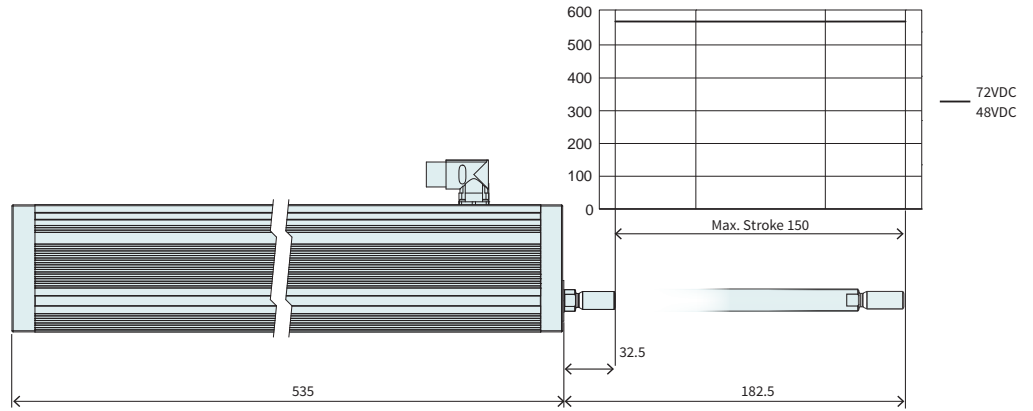

P04-48x240F/150-C

Max. Stroke: 150 mm
Peak Force: 572 N

Dimensions in mm

Technical Data P04-48x240F/150

Stroke			
Max. Stroke	mm (in)	150	(5.91)
Force			
Max. Force @ 48VDC	N (lbf)	572	(129)
Max. Force @ 72VDC	N (lbf)	572	(129)
Max. Cont. Force [Passive cooling/ Fan / Fluid]	N (lbf)	190 / 250 / -	(42 / 56 / -)
Force Constant	N/A _{pk} (lbf/A _{pk})	22	(4.95)
Velocity			
Max. Velocity @ 48VDC	m/s (in/s)	1.9	(78.9)
Max. Velocity @ 72VDC	m/s (in/s)	2.9	(119.9)
Position Detection			
Position Resolution	mm (in)	0.007	(0.0003)
Repeatability	mm (in)	±0.05	(±0.002)
Linearity	%	± 0.4	
Electrical Data			
Max. Current @ 48VDC	A _{pk}	25.9	
Max. Current @ 72VDC	A _{pk}	25.9	
Max. Cont. Current [Passive cooling / Fan / Fluid]	A _{pk}	8.6 / 11 / -	
Terminal Resistance 25 °C / 120 °C	Ohm	0.97 / 1.3	
Terminal Inductivity	mH	1.1	
Magnetic Period	mm (in)	60	(2.35)
Thermal Data			
Max. Winding Temperature (Sensor)	°C	90	
Thermal Resistance [Passive cooling / Fan / Fluid]	°K/W	0.54 / 0.31 / -	
Thermal Time Constant [Passive cooling / Fan / Fluid]	s	550 / 320 / -	
Mechanical Data			
Stator Width	mm (in)		
Stator Height	mm (in)		
Stator Length	mm (in)		
Stator Mass	g (lb)	3865	(6.9)
Rod Diameter	mm (in)		
Rod Mass	g (lb)		
Max. shear force to the rod	N (lbf)		
Max. torque to the rod	Nm (lbf·in)		
IP Code			IP 65

MOTOR

Item	Description	Item-No.
P04-48x240F/150-C	Linear motor P04-48, 150 mm Stroke	0150-2745

CONNECTOR

Motor Connector Wiring	C-Connector	
	C-Connector	Wire Color Motor Cable
Ph 1+	A	red
Ph 1-	B	pink
Ph 2+	C	blue
Ph 2-	D	grey
+5VDC	E	white
GND	F	Inner Shield
Sinus	G	yellow
Cosinus	H	green
Temp.	L	black
Shield	Gehäuse	Outer Shield