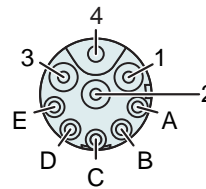

R-Connector

View: Motor connector, plug on