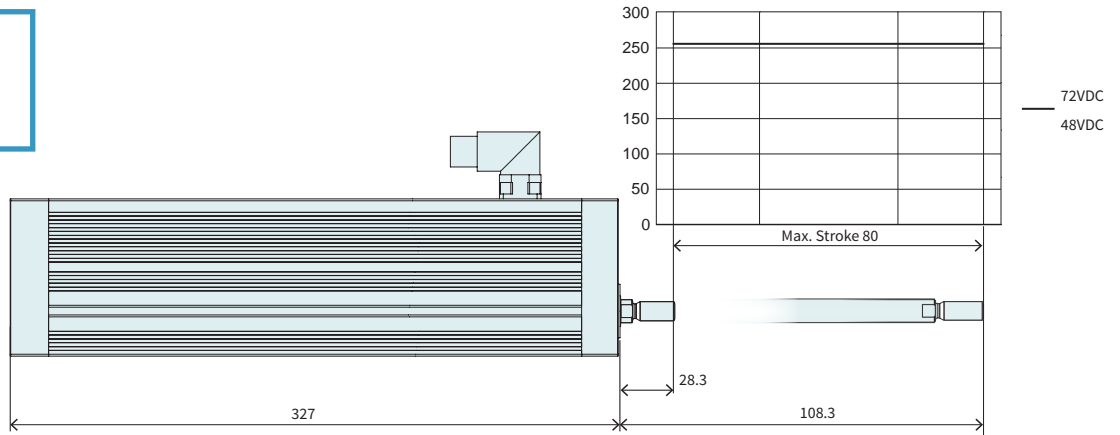

P04-37x120F/80-HP-R

Max. Stroke: 80 mm
Peak Force: 255 N

Dimensions in mm

Technical Data P04-37x120F/80-HP

Stroke			
Max. Stroke	mm (in)	80 (3.14)	
Force			
Max. Force @ 48VDC	N (lbf)	255 (57.3)	
Max. Force @ 72VDC	N (lbf)	255 (57.3)	
Max. Cont. Force [Passive cooling / Fan / Fluid]	N (lbf)	63 / 93 / - (14 / 21 / -)	
Force Constant	N/A _{pk} (lbf/A _{pk})	17 (3.82)	
Velocity			
Max. Velocity @ 48VDC	m/s (in/s)	2.5 (99.9)	
Max. Velocity @ 72VDC	m/s (in/s)	3.8 (149.9)	
Position Detection			
Position Resolution	mm (in)	0.005 (0.0002)	
Repeatability	mm (in)	±0.05 (±0.002)	
Linearity	%	± 0.4	
Electrical Data			
Max. Current @ 48VDC	A _{pk}	14.9	
Max. Current @ 72VDC	A _{pk}	14.9	
Max. Cont. Current [Passive cooling / Fan / Fluid]	A _{pk}	3.7 / 5.5 / -	
Terminal Resistance 25 °C / 150 °C	Ohm	2.4 / 3.5	
Terminal Inductivity	mH	1.6	
Magnetic Period	mm (in)	40	(1.57)
Thermal Data			
Max. Winding Temperature (Sensor)	°C	120	
Thermal Resistance [Passive cooling / Fan / Fluid]	°K/W	1.7 / 0.78 / -	
Thermal Time Constant [Passive cooling / Fan / Fluid]	s	680 / 310 / -	
Mechanical Data			
Stator Width	mm (in)	45 (1.77)	
Stator Height	mm (in)	82 (3.23)	
Stator Length	mm (in)	327 (12.88)	
Stator Mass	g (lb)	2365 (5.2)	
Rod Diameter	mm (in)	16 (0.63)	
Rod Mass	g (lb)	507 (1.12)	
Max. shear force to the rod	N (lbf)	60 (13.5)	
Max. torque to the rod	Nm (lbf·in)	1 (8.93)	
IP Code		IP 65	

MOTOR

Item	Description	Item-No.
P04-37x120F/80-HP-R	Linear motor P04-37, 80 mm Stroke	0150-2756

CONNECTOR

Motor Connector Wiring	R-Connector	Wire Color Motor Cable
	Ph 1+	1
Ph 1-	2	pink
Ph 2+	3	blue
Ph 2-	4	grey
+5VDC	A	white
GND	B	Inner Shield
Sinus	C	yellow
Cosinus	D	green
Temp.	E	black
Shield	Case	Outer Shield