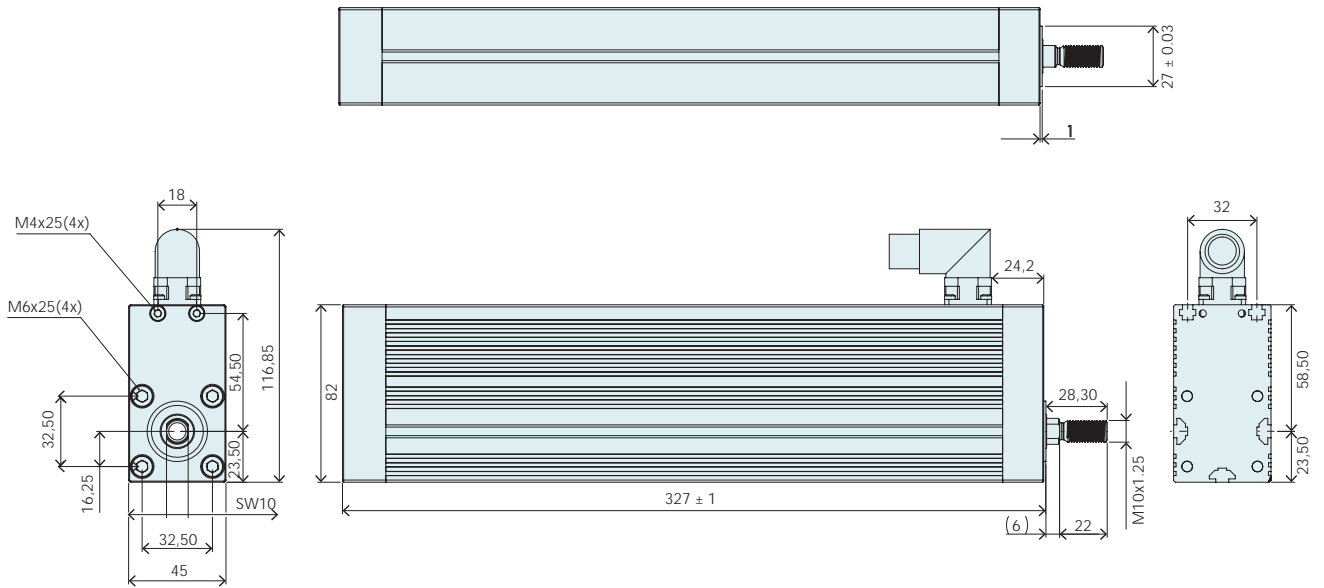

P04-37x120F/80-HP-R

Max. Stroke: 80 mm
Peak Force: 255 N

Dimensions in mm

Technical Data P04-37x120F/80-HP

Stroke			
Max. Stroke	mm (in)	80 (3.14)	
Force			
Max. Force @ 48VDC	N (lbf)	255 (57.3)	
Max. Force @ 72VDC	N (lbf)	255 (57.3)	
Max. Cont. Force [Passive cooling / Fan / Fluid]	N (lbf)	63 / 93 / - (14 / 21 / -)	
Force Constant	N/A _{pk} (lbf/A _{pk})	17 (3.82)	
Velocity			
Max. Velocity @ 48VDC	m/s (in/s)	2.5 (99.9)	
Max. Velocity @ 72VDC	m/s (in/s)	3.8 (149.9)	
Position Detection			
Position Resolution	mm (in)	0.005 (0.0002)	
Repeatability	mm (in)	±0.05 (±0.002)	
Linearity	%	± 0.4	
Electrical Data			
Max. Current @ 48VDC	A _{pk}	14.9	
Max. Current @ 72VDC	A _{pk}	14.9	
Max. Cont. Current [Passive cooling / Fan / Fluid]	A _{pk}	3.7 / 5.5 / -	
Terminal Resistance 25 °C / 150 °C	Ohm	2.4 / 3.5	
Terminal Inductivity	mH	1.6	
Magnetic Period	mm (in)	40	(1.57)
Thermal Data			
Max. Winding Temperature (Sensor)	°C	120	
Thermal Resistance [Passive cooling / Fan / Fluid]	°K/W	1.7 / 0.78 / -	
Thermal Time Constant [Passive cooling / Fan / Fluid]	s	680 / 310 / -	
Mechanical Data			
Stator Width	mm (in)	45 (1.77)	
Stator Height	mm (in)	82 (3.23)	
Stator Length	mm (in)	327 (12.88)	
Stator Mass	g (lb)	2365 (5.2)	
Rod Diameter	mm (in)	16 (0.63)	
Rod Mass	g (lb)	507 (1.12)	
Max. shear force to the rod	N (lbf)	60 (13.5)	
Max. torque to the rod	Nm (lbf·in)	1 (8.93)	
IP Code		IP 65	

MOTOR

Item	Description	Item-No.
P04-37x120F/80-HP-R	Linear motor P04-37, 80 mm Stroke	0150-2756

CONNECTOR

Motor Connector Wiring	R-Connector	Wire Color Motor Cable
	Ph 1+	1
Ph 1-	2	pink
Ph 2+	3	blue
Ph 2-	4	grey
+5VDC	A	white
GND	B	Inner Shield
Sinus	C	yellow
Cosinus	D	green
Temp.	E	black
Shield	Case	Outer Shield