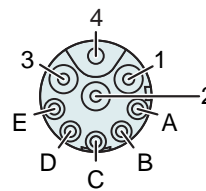

R-Connector

View: Motor connector, plug on