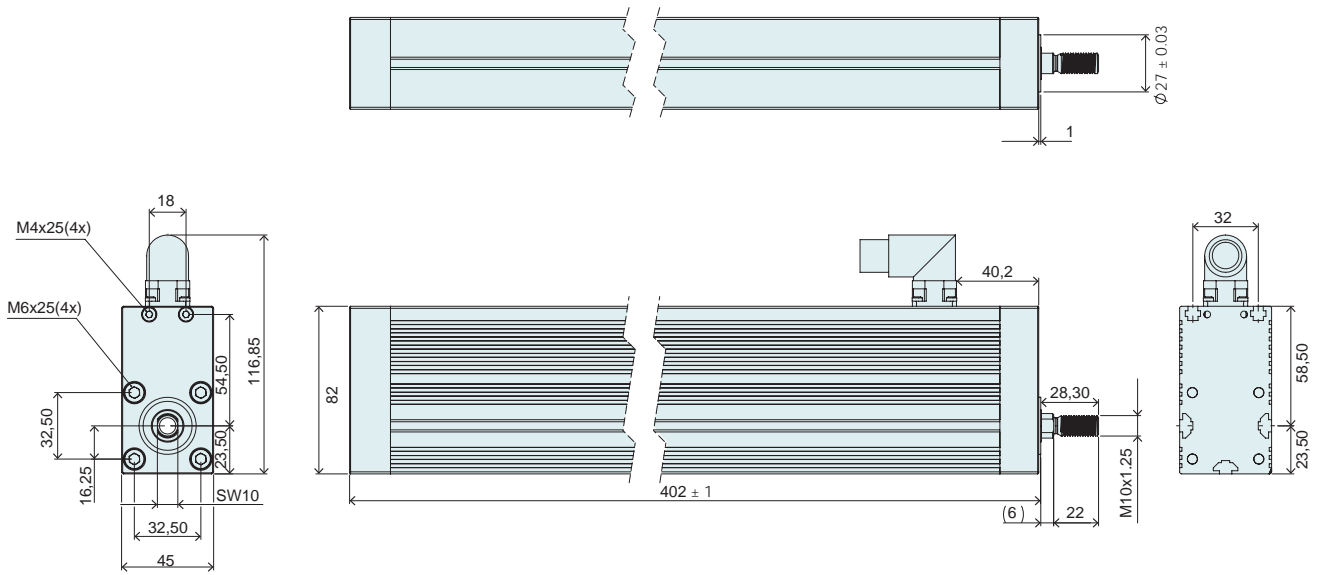

P04-37x120F/135-HP-R

Max. Stroke: 135 mm
Peak Force: 255 N

Technical Data P04-37x120F/135-HP-R

Stroke			
Max. Stroke	mm (in)	135 (5.3)	
Force			
Max. Force @ 48VDC	N (lbf)	255 (57.3)	
Max. Force @ 72VDC	N (lbf)	255 (57.3)	
Max. Cont. Force [Passive cooling / Fan / Fluid]	N (lbf)	63 / 93 / - (14 / 21 / -)	
Force Constant	N/A _{pk} (lbf/A _{pk})	17 (3.82)	
Velocity			
Max. Velocity @ 48VDC	m/s (in/s)	2.5 (99.9)	
Max. Velocity @ 72VDC	m/s (in/s)	3.8 (149.9)	
Position Detection			
Position Resolution	mm (in)	0.005 (0.0002)	
Repeatability	mm (in)	±0.05 (±0.002)	
Linearity	%	± 0.4	
Electrical Data			
Max. Current @ 48VDC	A _{pk}	14.9	
Max. Current @ 72VDC	A _{pk}	14.9	
Max. Cont. Current [Passive cooling / Fan / Fluid]	A _{pk}	3.7 / 5.5 / -	
Terminal Resistance 25 °C / 150 °C	Ohm	2.4 / 3.5	
Terminal Inductivity	mH	1.6	
Magnetic Period	mm (in)	40	(1.57)
Thermal Data			
Max. Winding Temperature (Sensor)	°C	120	
Thermal Resistance [Passive cooling / Fan / Fluid]	°K/W	1.7 / 0.78 / -	
Thermal Time Constant [Passive cooling / Fan / Fluid]	s	680 / 310 / -	
Mechanical Data			
Stator Width	mm (in)	45	(1.77)
Stator Height	mm (in)	82	(3.23)
Stator Length	mm (in)	402	(15.83)
Stator Mass	g (lb)	2675	(5.89)
Rod Diameter	mm (in)	16	(0.63)
Rod Mass	g (lb)	625	(1.38)
Max. shear force to the rod	N (lbf)	60	(13.5)
Max. torque to the rod	Nm (lbf·in)	1	(8.93)
IP Code		IP 65	

MOTOR

Item	Description	Item-No.
P04-37x120F/135-HP-R	Linear motor P04-37, 135 mm Stroke	0150-2738

CONNECTOR

Motor Connector Wiring	R-Connector	Wire Color Motor Cable
	Ph 1+	1
Ph 1-	2	pink
Ph 2+	3	blue
Ph 2-	4	grey
+5VDC	A	white
GND	B	Inner Shield
Sinus	C	yellow
Cosinus	D	green
Temp.	E	black
Shield	Case	Outer Shield