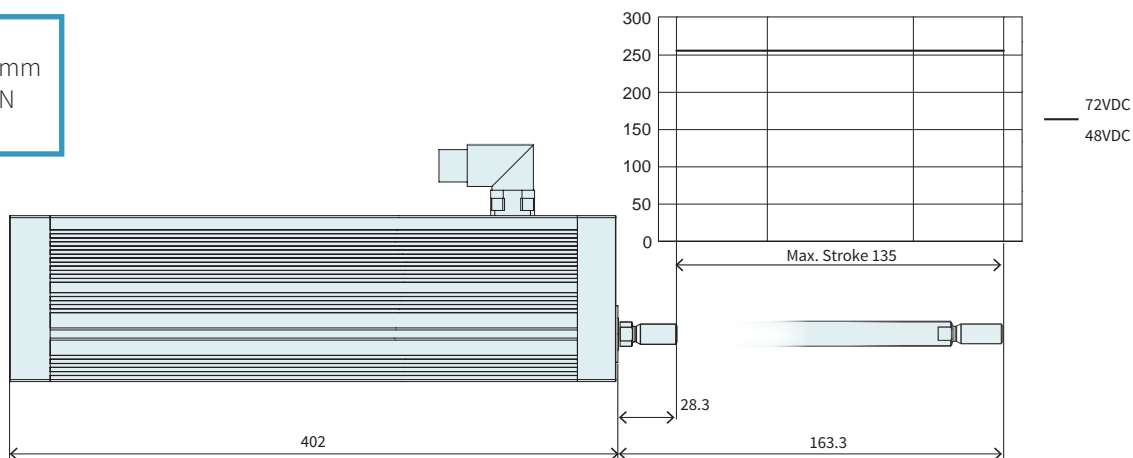

P04-37x120F/135-HP-R

Max. Stroke: 135 mm
Peak Force: 255 N

Technical Data P04-37x120F/135-HP-R

Stroke			
Max. Stroke	mm (in)	135 (5.3)	
Force			
Max. Force @ 48VDC	N (lbf)	255 (57.3)	
Max. Force @ 72VDC	N (lbf)	255 (57.3)	
Max. Cont. Force [Passive cooling / Fan / Fluid]	N (lbf)	63 / 93 / - (14 / 21 / -)	
Force Constant	N/A _{pk} (lbf/A _{pk})	17 (3.82)	
Velocity			
Max. Velocity @ 48VDC	m/s (in/s)	2.5 (99.9)	
Max. Velocity @ 72VDC	m/s (in/s)	3.8 (149.9)	
Position Detection			
Position Resolution	mm (in)	0.005 (0.0002)	
Repeatability	mm (in)	±0.05 (±0.002)	
Linearity	%	± 0.4	
Electrical Data			
Max. Current @ 48VDC	A _{pk}	14.9	
Max. Current @ 72VDC	A _{pk}	14.9	
Max. Cont. Current [Passive cooling / Fan / Fluid]	A _{pk}	3.7 / 5.5 / -	
Terminal Resistance 25 °C / 150 °C	Ohm	2.4 / 3.5	
Terminal Inductivity	mH	1.6	
Magnetic Period	mm (in)	40	(1.57)
Thermal Data			
Max. Winding Temperature (Sensor)	°C	120	
Thermal Resistance [Passive cooling / Fan / Fluid]	°K/W	1.7 / 0.78 / -	
Thermal Time Constant [Passive cooling / Fan / Fluid]	s	680 / 310 / -	
Mechanical Data			
Stator Width	mm (in)	45	(1.77)
Stator Height	mm (in)	82	(3.23)
Stator Length	mm (in)	402	(15.83)
Stator Mass	g (lb)	2675	(5.89)
Rod Diameter	mm (in)	16	(0.63)
Rod Mass	g (lb)	625	(1.38)
Max. shear force to the rod	N (lbf)	60	(13.5)
Max. torque to the rod	Nm (lbf·in)	1	(8.93)
IP Code		IP 65	

MOTOR

Item	Description	Item-No.
P04-37x120F/135-HP-R	Linear motor P04-37, 135 mm Stroke	0150-2738

CONNECTOR

Motor Connector Wiring	R-Connector	Wire Color Motor Cable
	Ph 1+	1
Ph 1-	2	pink
Ph 2+	3	blue
Ph 2-	4	grey
+5VDC	A	white
GND	B	Inner Shield
Sinus	C	yellow
Cosinus	D	green
Temp.	E	black
Shield	Case	Outer Shield