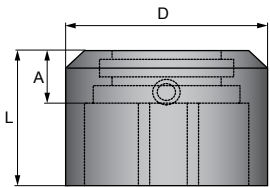

## Available Wipers

P01-23x80

P01-37x120

P01-23x160

P01-37x240

P01-48x240

## Dimensions and ordering information

Item	D	L	A	Weight
PA01-23	29mm (1.14in)	33mm (1.30in)	14mm (0.55in)	0.014kg
PA01-37	45mm (1.77in)	32mm (1.26in)	12mm (0.47in)	0.028kg
PA01-37R	45mm (1.77in)	37mm (1.45in)	12mm (0.47in)	0.026kg
PA01-37R Kabel	45mm (1.77in)	40mm (1.57in)	12mm (0.47in)	0.030kg
PA01-48	58mm (2.28in)	32mm (1.26in)	14mm (0.55in)	0.056kg
PA01-48R	58mm (2.28in)	38.5mm (1.52in)	14mm (0.55in)	0.050kg