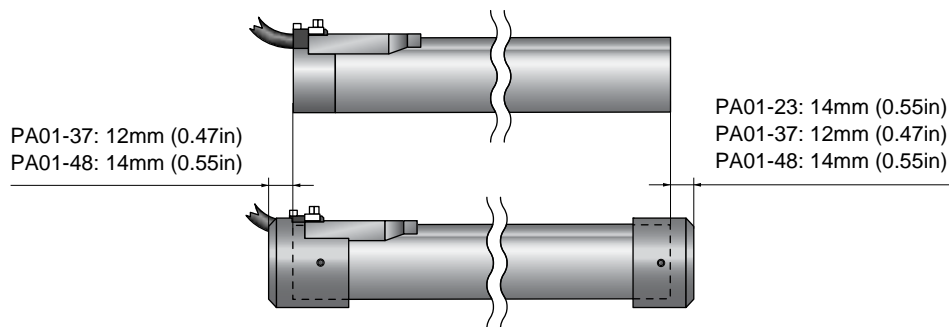

## Available Wipers

P01-23x80

P01-37x120

P01-23x160

P01-37x240

P01-48x240

## Dimensions and ordering information

Item	D	L	A	Weight
PA01-23	29mm (1.14in)	33mm (1.30in)	14mm (0.55in)	0.014kg
PA01-37	45mm (1.77in)	32mm (1.26in)	12mm (0.47in)	0.028kg
PA01-37R	45mm (1.77in)	37mm (1.45in)	12mm (0.47in)	0.026kg
PA01-37R Kabel	45mm (1.77in)	40mm (1.57in)	12mm (0.47in)	0.030kg
PA01-48	58mm (2.28in)	32mm (1.26in)	14mm (0.55in)	0.056kg
PA01-48R	58mm (2.28in)	38.5mm (1.52in)	14mm (0.55in)	0.050kg