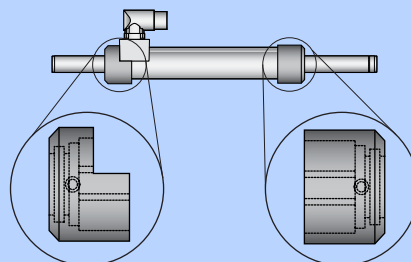

Wipers

Rear Wiper

Front Wiper

Material

Wipers: H-PU